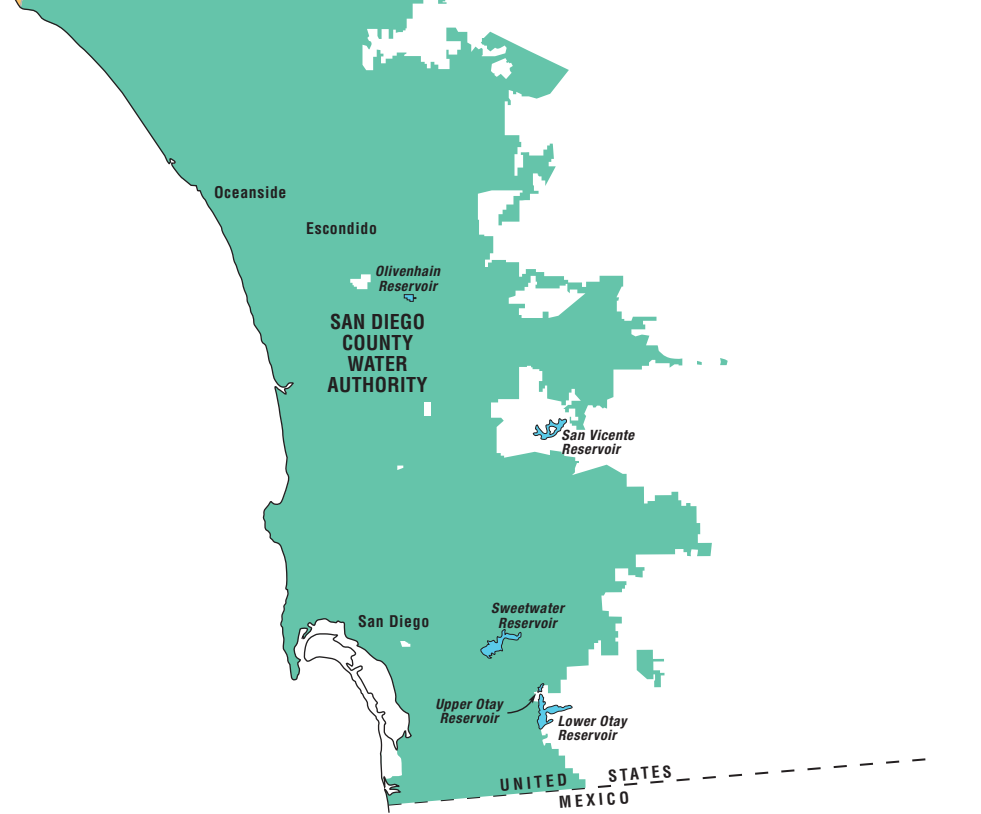

# THE METROPOLITAN WATER DISTRICT OF SOUTHERN CALIFORNIA

### LEGEND

- Department of Water Resources' California Aqueduct
- Metropolitan's Colorado River Aqueduct
- ◆ Water Treatment Plants

THE METROPOLITAN WATER DISTRICT  
OF SOUTHERN CALIFORNIA

The mission of the  
Metropolitan Water District  
of Southern California  
is to provide its service area with  
adequate and reliable supplies of  
high-quality water to meet present  
and future needs in an  
environmentally and economically  
responsible way.

Bell Canyon  
Camarillo  
Camarillo Estates  
Camarillo Heights  
Fairview  
Lake Sherwood  
Las Posas Valley  
Moorpark  
Naval Base Ventura County  
Newbury Park  
Oak Park  
Oxnard  
Port Hueneme  
Santa Rosa Valley  
Simi Valley  
Somis  
Thousand Oaks

Oceanside  
Pauma Valley  
Poway  
Rainbow  
Ramona  
Rancho San Diego  
Rancho Santa Fe  
San Diego  
San Marcos  
Santee  
Solana Beach  
Spring Valley  
Valley Center  
Vista

**San Fernando**  
**San Marino**  
**Santa Ana**  
**Santa Monica**  
**Three Valleys Municipal Water District**