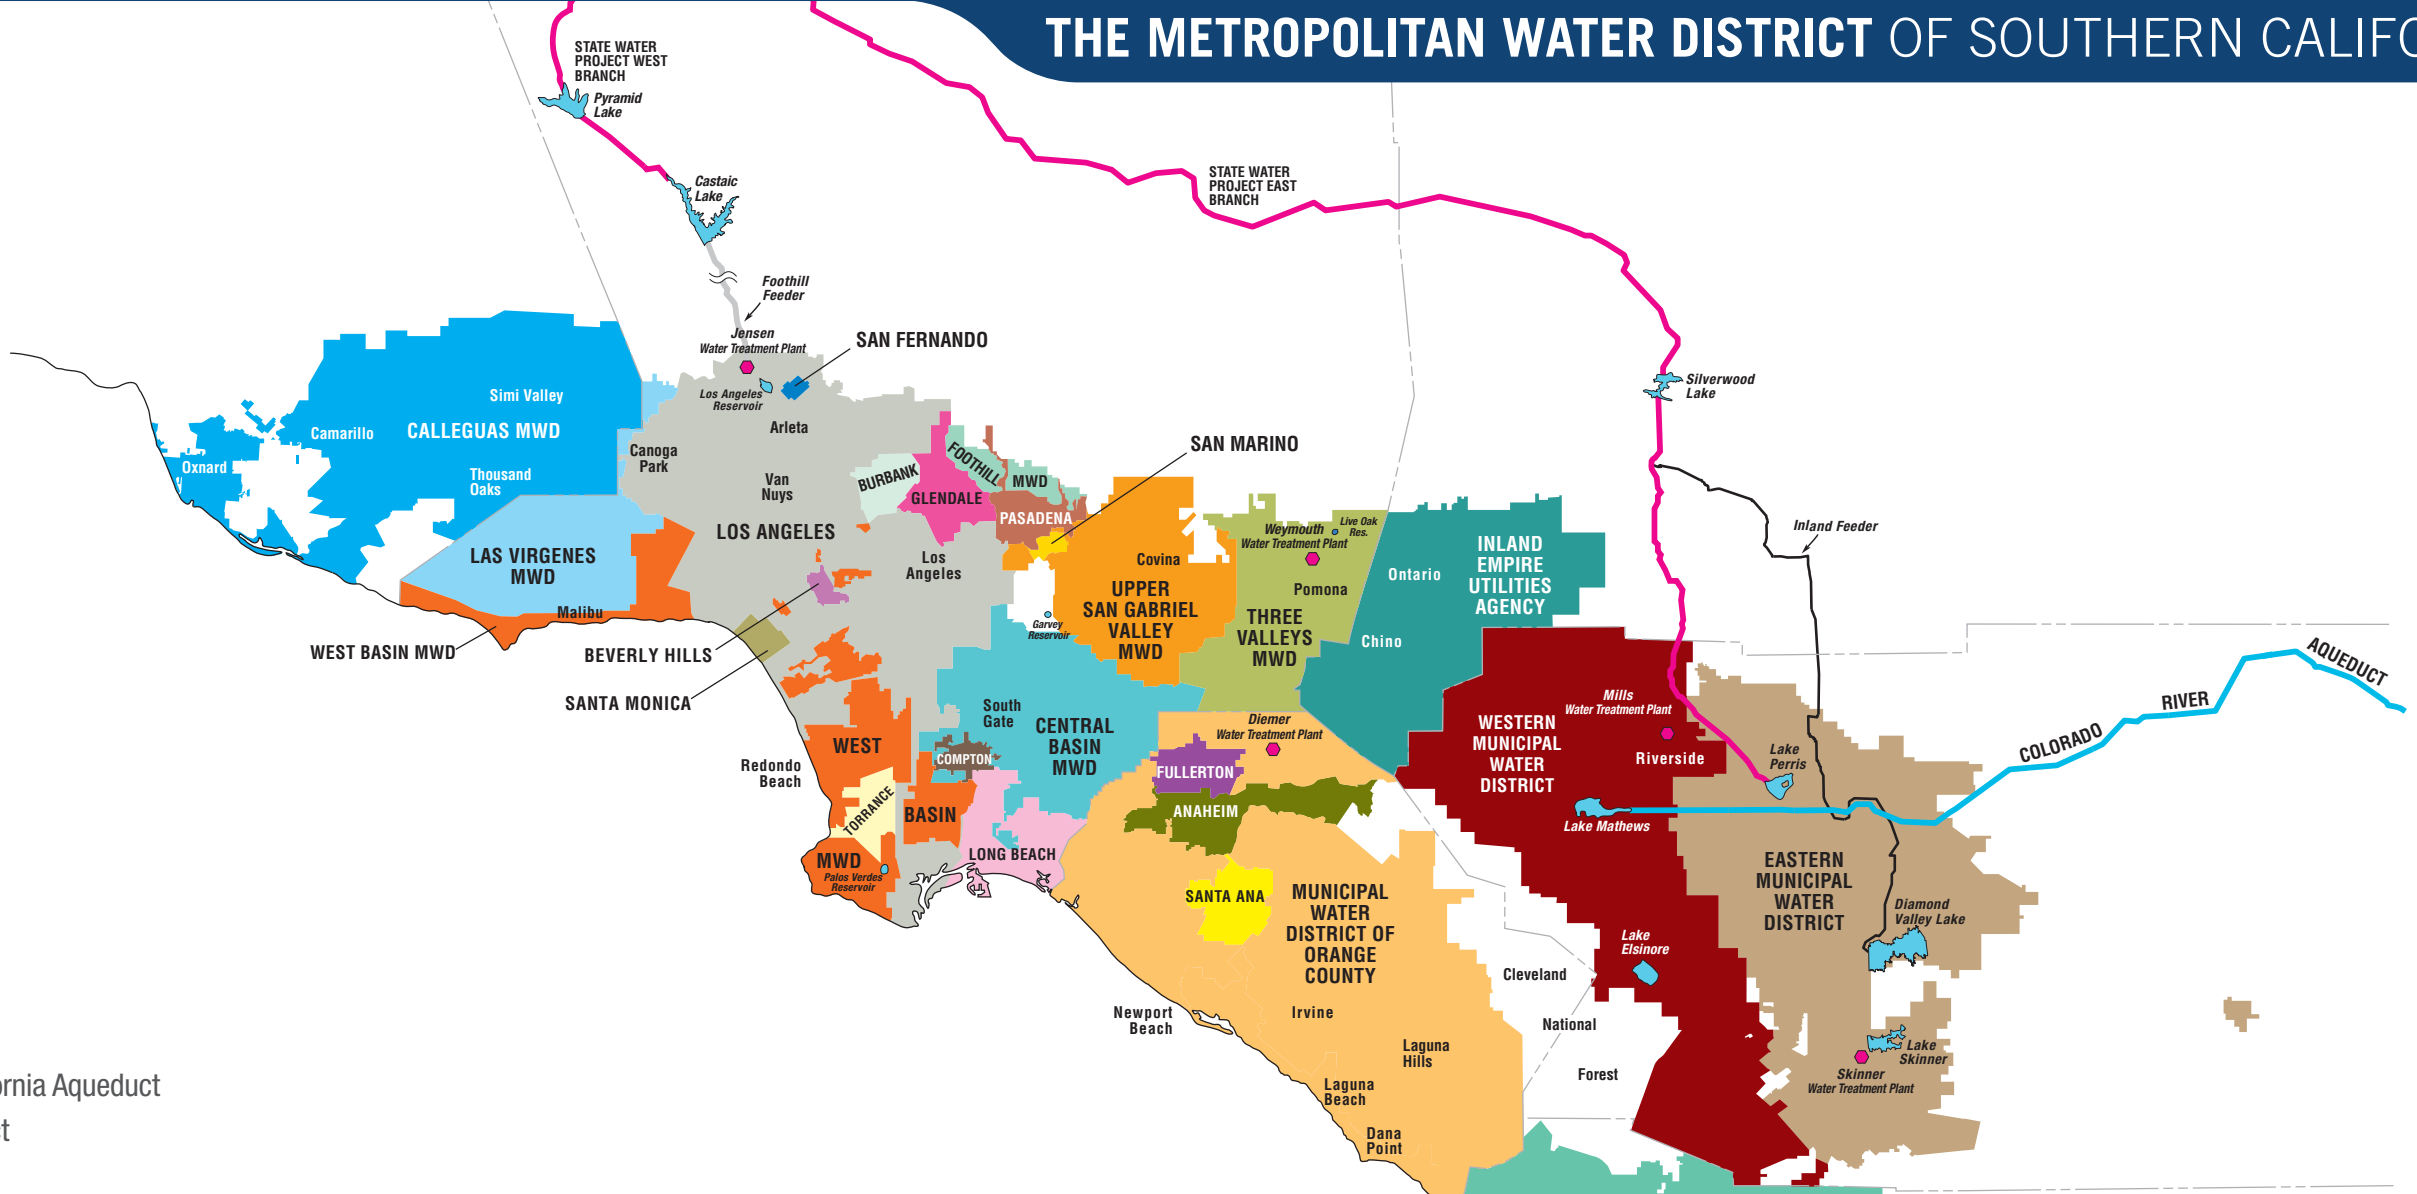

# THE METROPOLITAN WATER DISTRICT OF SOUTHERN CALIFORNIA

### LEGEND

- Department of Water Resources' California Aqueduct
- Metropolitan's Colorado River Aqueduct
- ◆ Water Treatment Plants

THE METROPOLITAN WATER DISTRICT  
OF SOUTHERN CALIFORNIA

The mission of the  
Metropolitan Water District  
of Southern California  
is to provide its service area with  
adequate and reliable supplies of  
high-quality water to meet present  
and future needs in an  
environmentally and economically  
responsible way.

**Foothill Municipal Water District**

Altadena  
La Cañada Flintridge  
La Crescenta  
Montrose

**Fullerton**  
**Glendale**  
**Inland Empire Utilities Agency**

Chino  
Chino Hills  
Fontana  
Montclair  
Ontario  
Rancho Cucamonga  
Upland

Oceanside  
Pauma Valley  
Poway  
Rainbow  
Ramona  
Rancho San Diego  
Rancho Santa Fe  
San Diego  
San Marcos  
Santee  
Solana Beach  
Spring Valley  
Valley Center  
Vista

**San Fernando**  
**San Marino**  
**Santa Ana**  
**Santa Monica**  
**Three Valleys Municipal Water District**