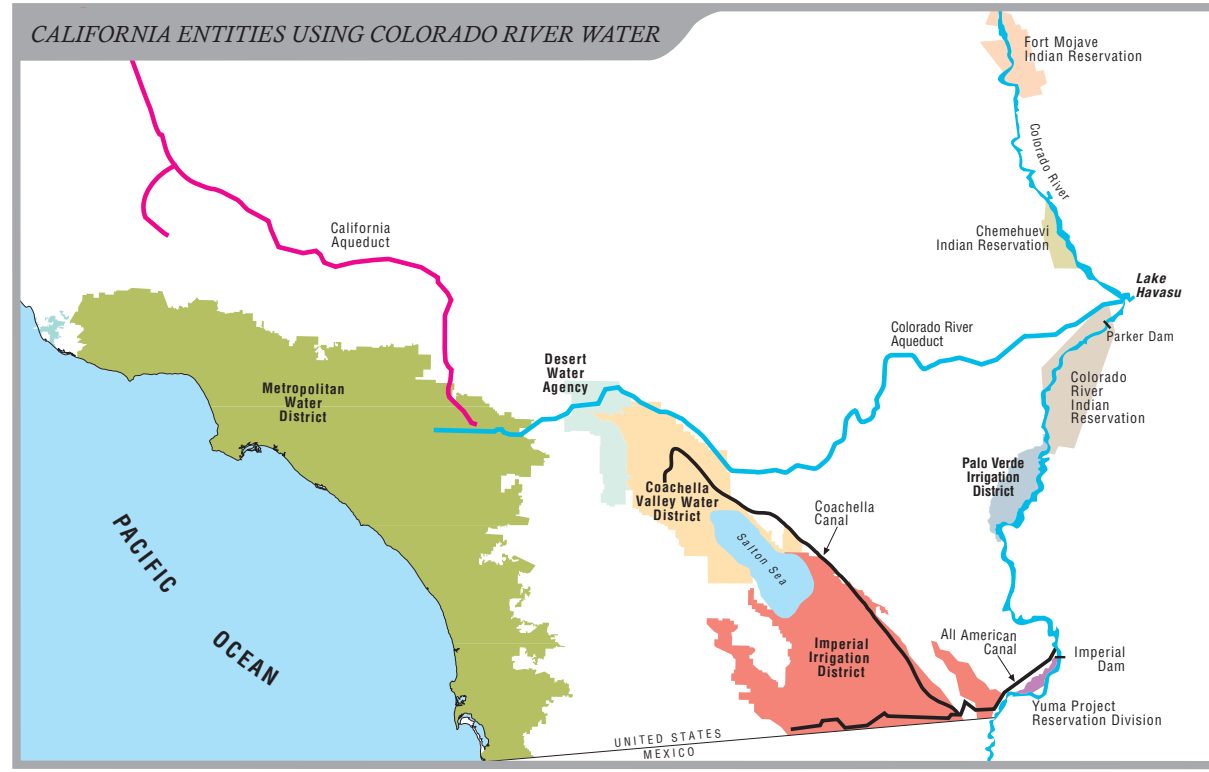

# THE METROPOLITAN WATER DISTRICT OF SOUTHERN CALIFORNIA

### LEGEND

- Department of Water Resources' California Aqueduct
- Metropolitan's Colorado River Aqueduct
- ◆ Water Treatment Plants

THE METROPOLITAN WATER DISTRICT  
OF SOUTHERN CALIFORNIA

The mission of the  
Metropolitan Water District  
of Southern California  
is to provide its service area with  
adequate and reliable supplies of  
high-quality water to meet present  
and future needs in an  
environmentally and economically  
responsible way.