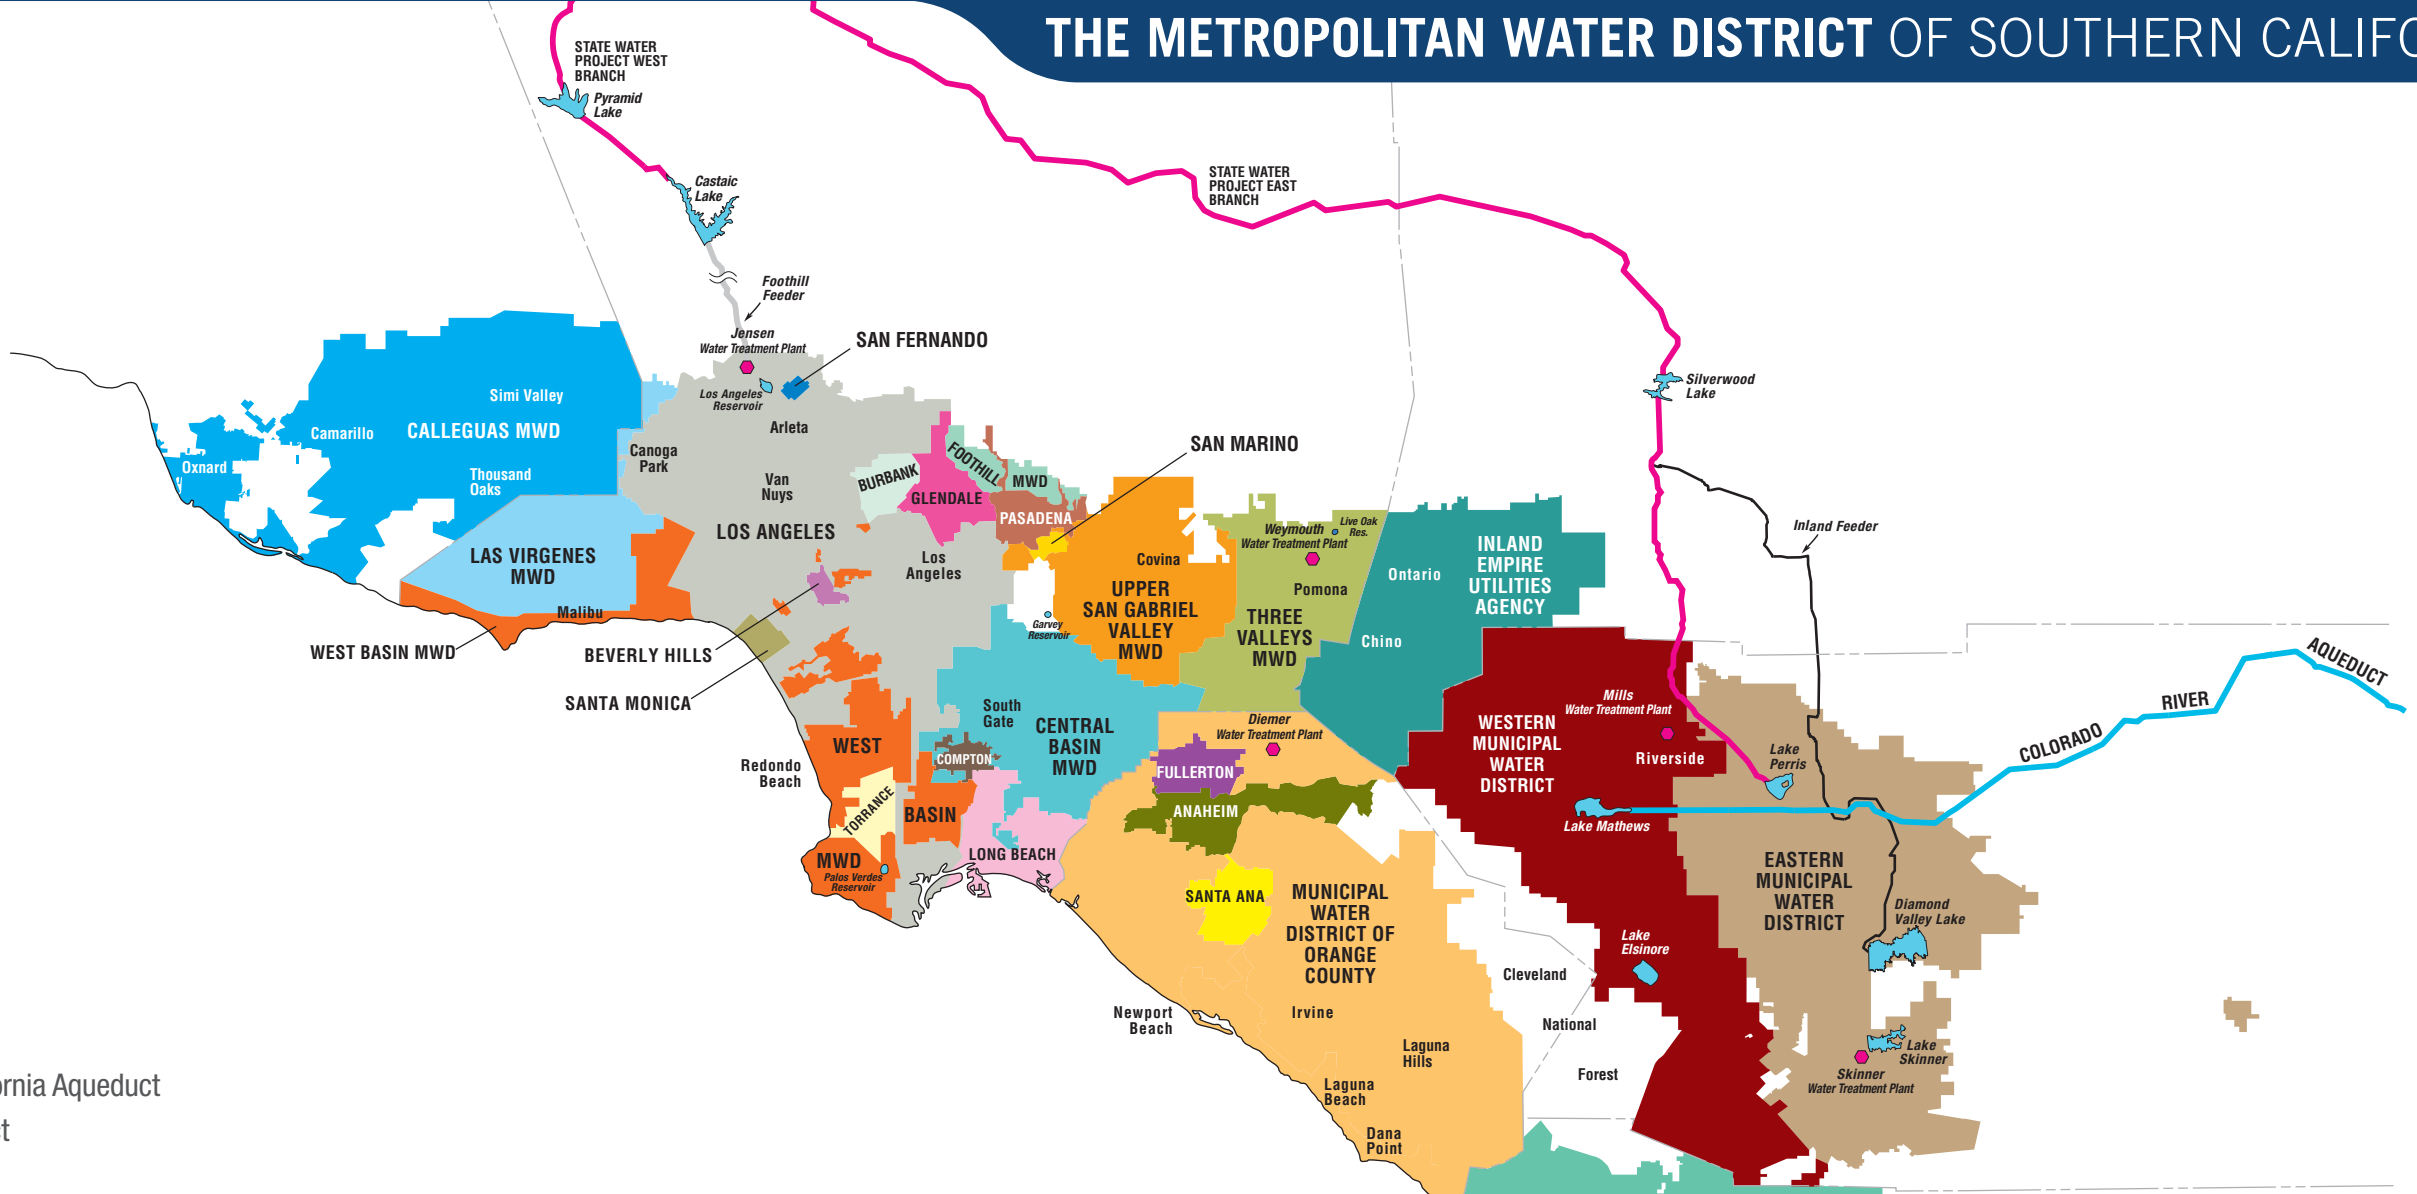

THE METROPOLITAN WATER DISTRICT OF SOUTHERN CALIFORNIA

METROPOLITAN'S MEMBER AGENCIES

LEGEND

- Department of Water Resources' California Aqueduct
- Metropolitan's Colorado River Aqueduct
- Water Treatment Plants

THE METROPOLITAN WATER DISTRICT
OF SOUTHERN CALIFORNIA

The mission of the
Metropolitan Water District
of Southern California
is to provide its service area with
adequate and reliable supplies of
high-quality water to meet present
and future needs in an
environmentally and economically
responsible way.

Foothill Municipal Water District

Altadena
La Cañada Flintridge
La Crescenta
Montrose

Fullerton
Glendale
Inland Empire Utilities Agency

Chino
Chino Hills
Fontana
Montclair
Ontario
Rancho Cucamonga
Upland

Oceanside
Pauma Valley
Poway
Rainbow
Ramona
Rancho San Diego
Rancho Santa Fe
San Diego
San Marcos
Santee
Solana Beach
Spring Valley
Valley Center
Vista

San Fernando
San Marino
Santa Ana
Santa Monica
Three Valleys Municipal Water District