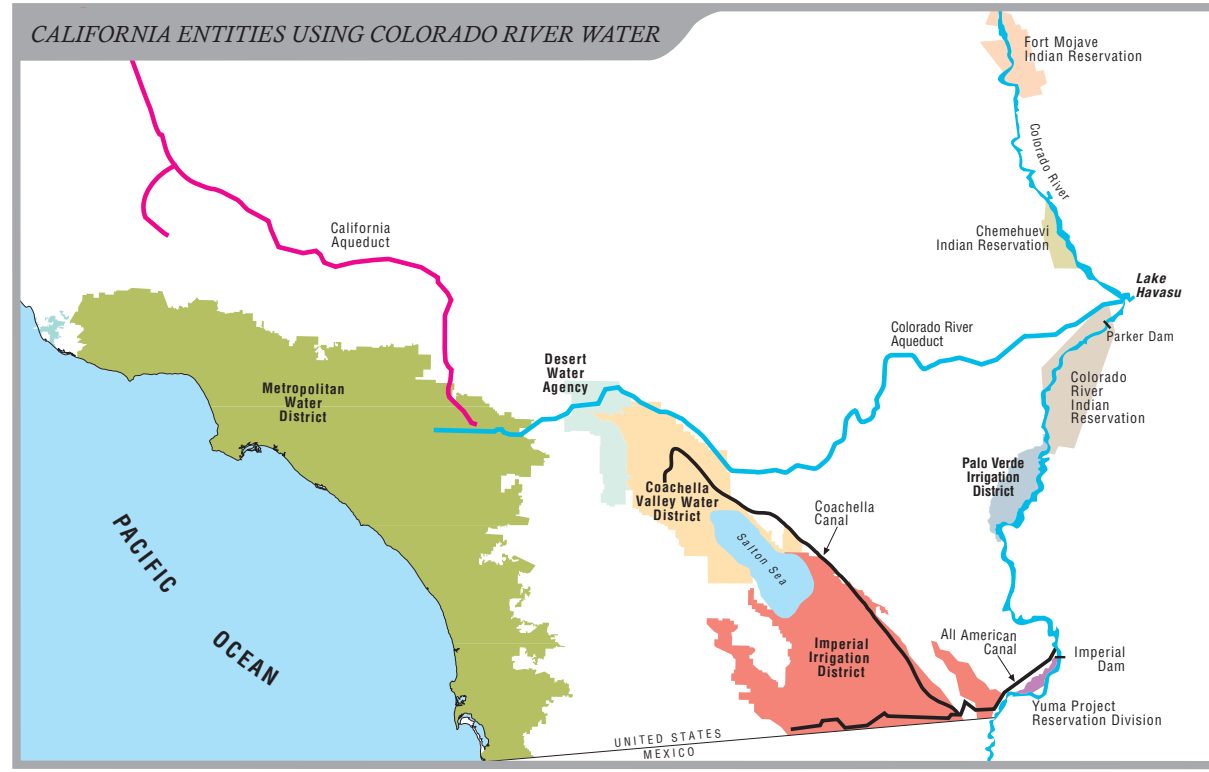

THE METROPOLITAN WATER DISTRICT OF SOUTHERN CALIFORNIA

METROPOLITAN'S MEMBER AGENCIES

LEGEND

- Department of Water Resources' California Aqueduct
- Metropolitan's Colorado River Aqueduct
- Water Treatment Plants

THE METROPOLITAN WATER DISTRICT
OF SOUTHERN CALIFORNIA

The mission of the
Metropolitan Water District
of Southern California
is to provide its service area with
adequate and reliable supplies of
high-quality water to meet present
and future needs in an
environmentally and economically
responsible way.

Oceanside
Pauma Valley
Poway
Rainbow
Ramona
Rancho San Diego
Rancho Santa Fe
San Diego
San Marcos
Santee
Solana Beach
Spring Valley
Valley Center
Vista

San Fernando
San Marino
Santa Ana
Santa Monica
Three Valleys Municipal Water District